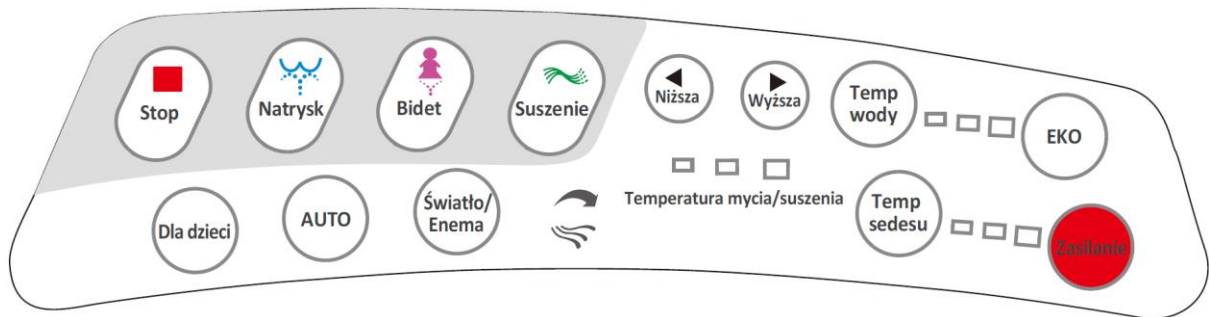

SPECIFICATION

Overall product dimensions: **490x460x143mm**

Seat opening dimensions: **280 x 200 mm**

Weight: **5.7 kg**

Type of control: **Extended side panel**