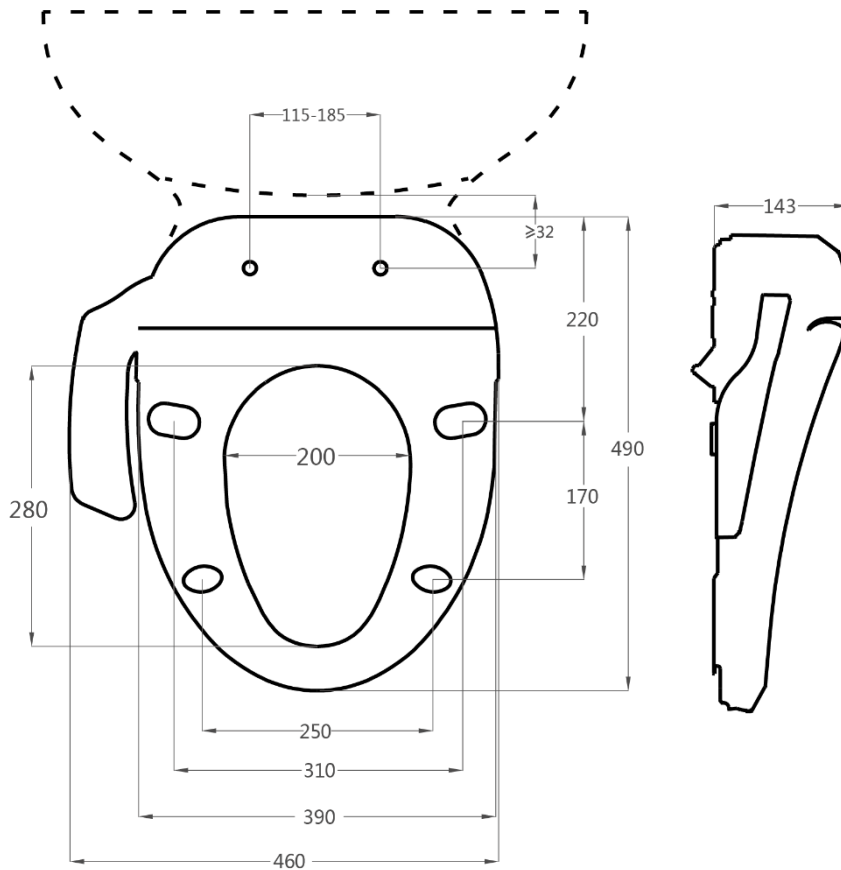

SPECIFICATION

Overall product dimensions: **490x460x143mm**

Seat opening dimensions: **280 x 200 mm**

Weight: **5.7 kg**

Type of control: **Extended side panel**

MAJOR & MAKER

Major & Maker showroom

Address: