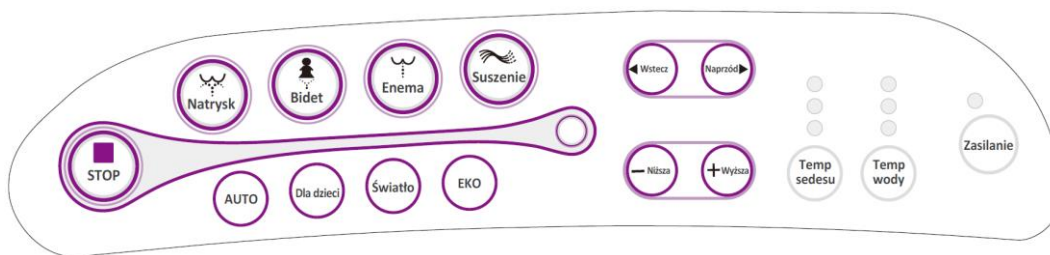

MAJOR & MAKER

- The function of automatic moistening of the bowls before using the toilet, which makes them much less susceptible to dirt.
- Automatic cleaning of the shells in the rinsing process.
- The function of illumination of the inside of the shell.
- Attractive appearance, the quality of the materials used and a uniform coating that makes it easier to keep the device clean.

SPECIFICATION

Product dimensions: **510x460x143mm**

Seat opening dimensions: **300 x 204mm**

Weight: **5.8 kg**

Type of control: **Extended side panel**