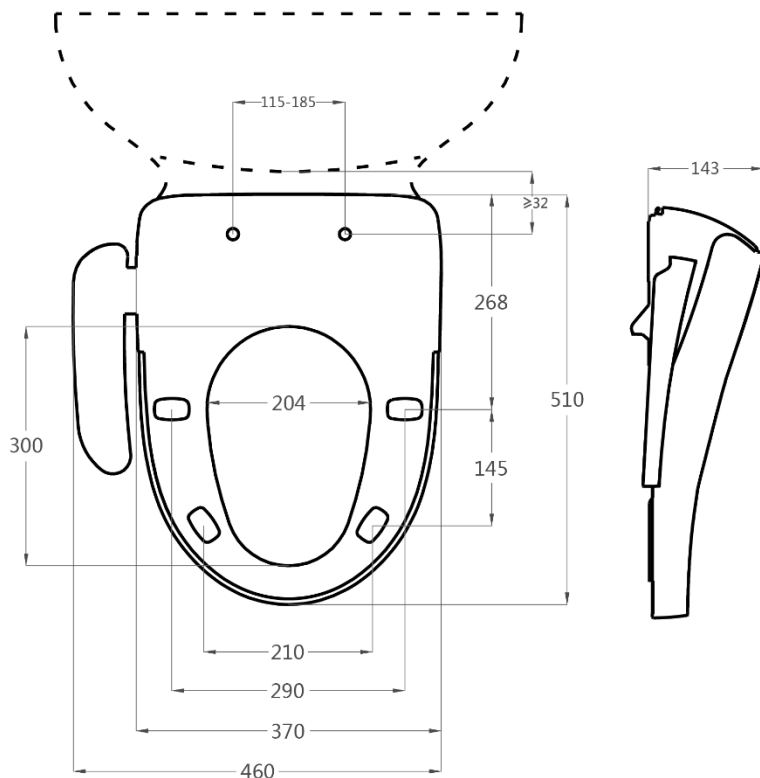

Thanks to the Major & Maker CRYSTAL washing board, you can easily take care of perfect hygiene for yourself and your loved ones.

FUNCTIONS

- Convenient and intuitive remote control. Access to selected functions on the button panel on the side.
- Built-in LED display.
- High-quality stainless steel washing nozzle with two independent wash water jets, resistant to dirt and corrosion.
- Self-cleaning of the washing nozzle before and after washing.
- Rear and front washing function with unlimited hot water.
- Advanced capacity-flow heating system guarantees immediate heating and stable water temperature during washing.
- Automatic water change to fresh water every 72 hours.
- Container for descaling fluid, which protects the inside of the installation against limescale.
- Option to switch the nozzle operation mode (spot washing, massage, turbo mode with intense water pulsation, which supports the defecation process).
- Option to switch the nozzle operation mode (spot washing, massage, turbo mode with intense water pulsation, which supports the defecation process).
- A rimless toilet.
- The ability to adjust the level of water pressure (4 adjustment options in the range 0.08MPa - 0.75MPa).
- Warm air drying function.
- Toilet seat heating function.
- Lid and toilet seat drop buffer.
- The cover of the toilet seat and toilet lid is made of high-quality ABS materials, resistant to discoloration, bacterial deposition, UV radiation and fire.
- For the sake of long service life, high-class electronic components have been used that are designed for failure-free operation for a period of 8 to 15 years.

SPECIFICATION

Product dimensions: **510x460x143mm**

Seat opening dimensions: **300 x 204mm**

Weight: **5.8 kg**

Type of control: **Extended side panel**

MAJOR & MAKER

Major & Maker showroom

Address: